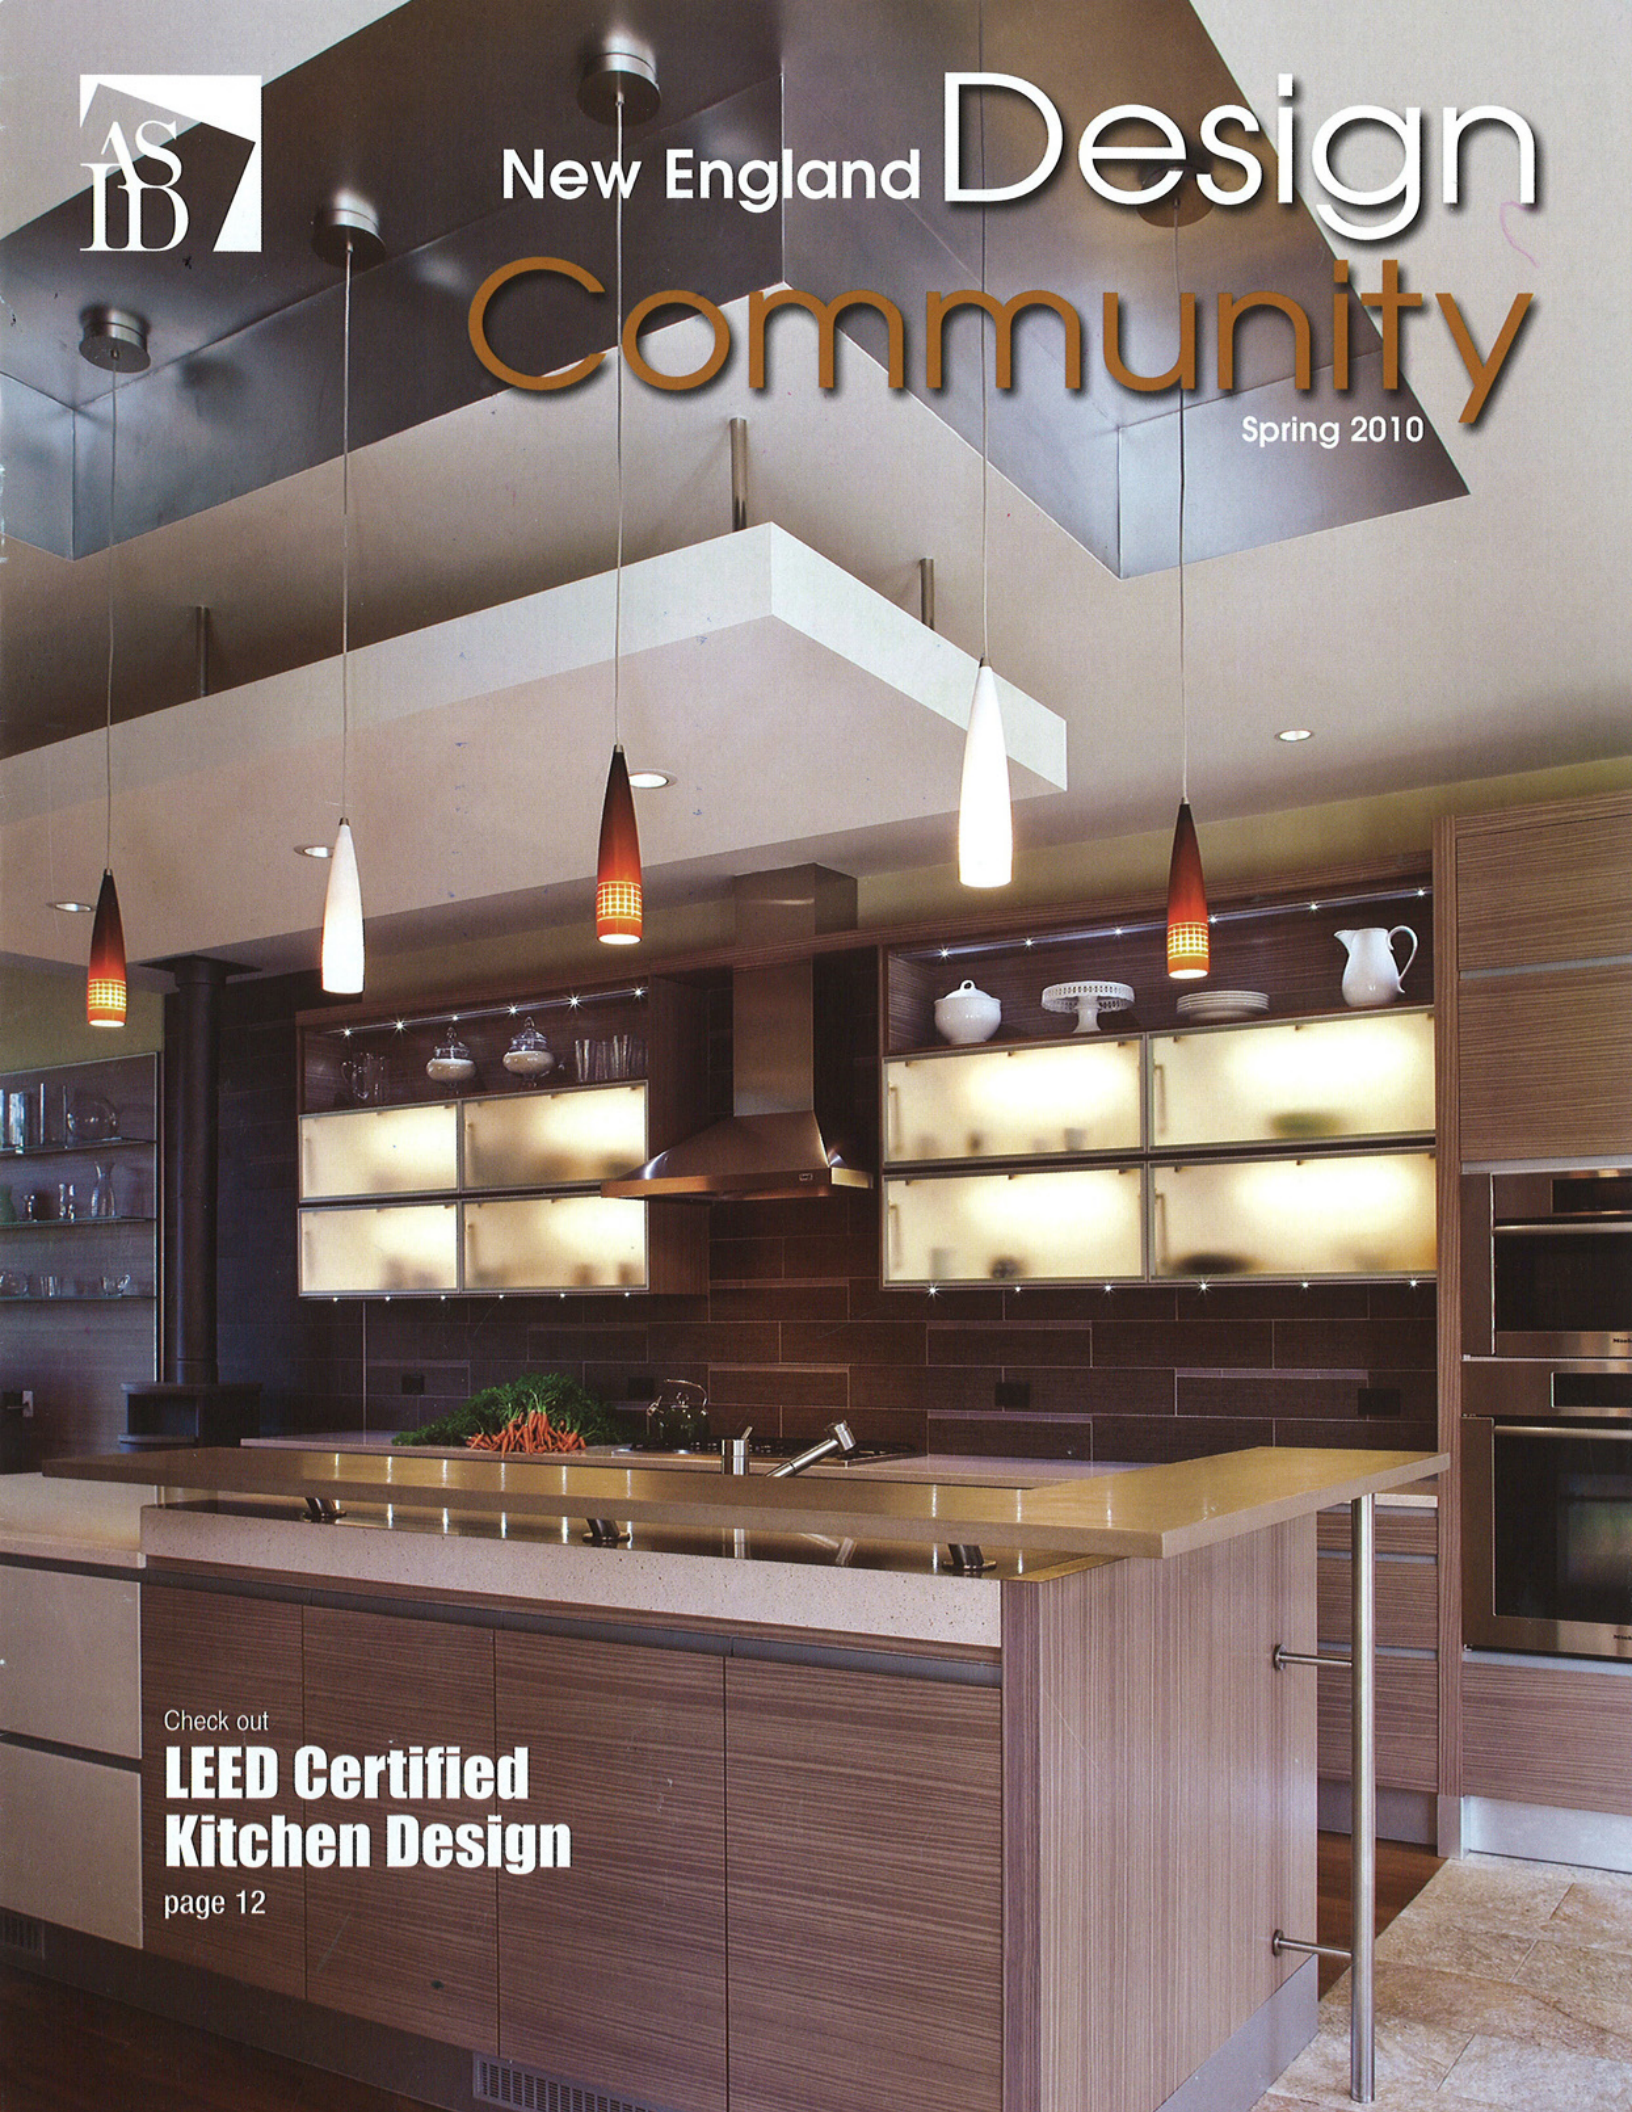

## ENVIRONMENTAL EDGE

Clarke wanted the cabinets to be eco-friendly, so she thoroughly researched various companies' claims. She learned that Valcucine plants trees to offset those used in construction, and its lightweight product, while still durable, consume 86 percent less material than the average kitchen cabinets. The company's innovation micro layered doors are made of veneer and fabric for strength and elasticity, requiring no formaldehyde, synthetic varnishes, or paint. The end result? The Lincoln kitchen is LEED- certified.